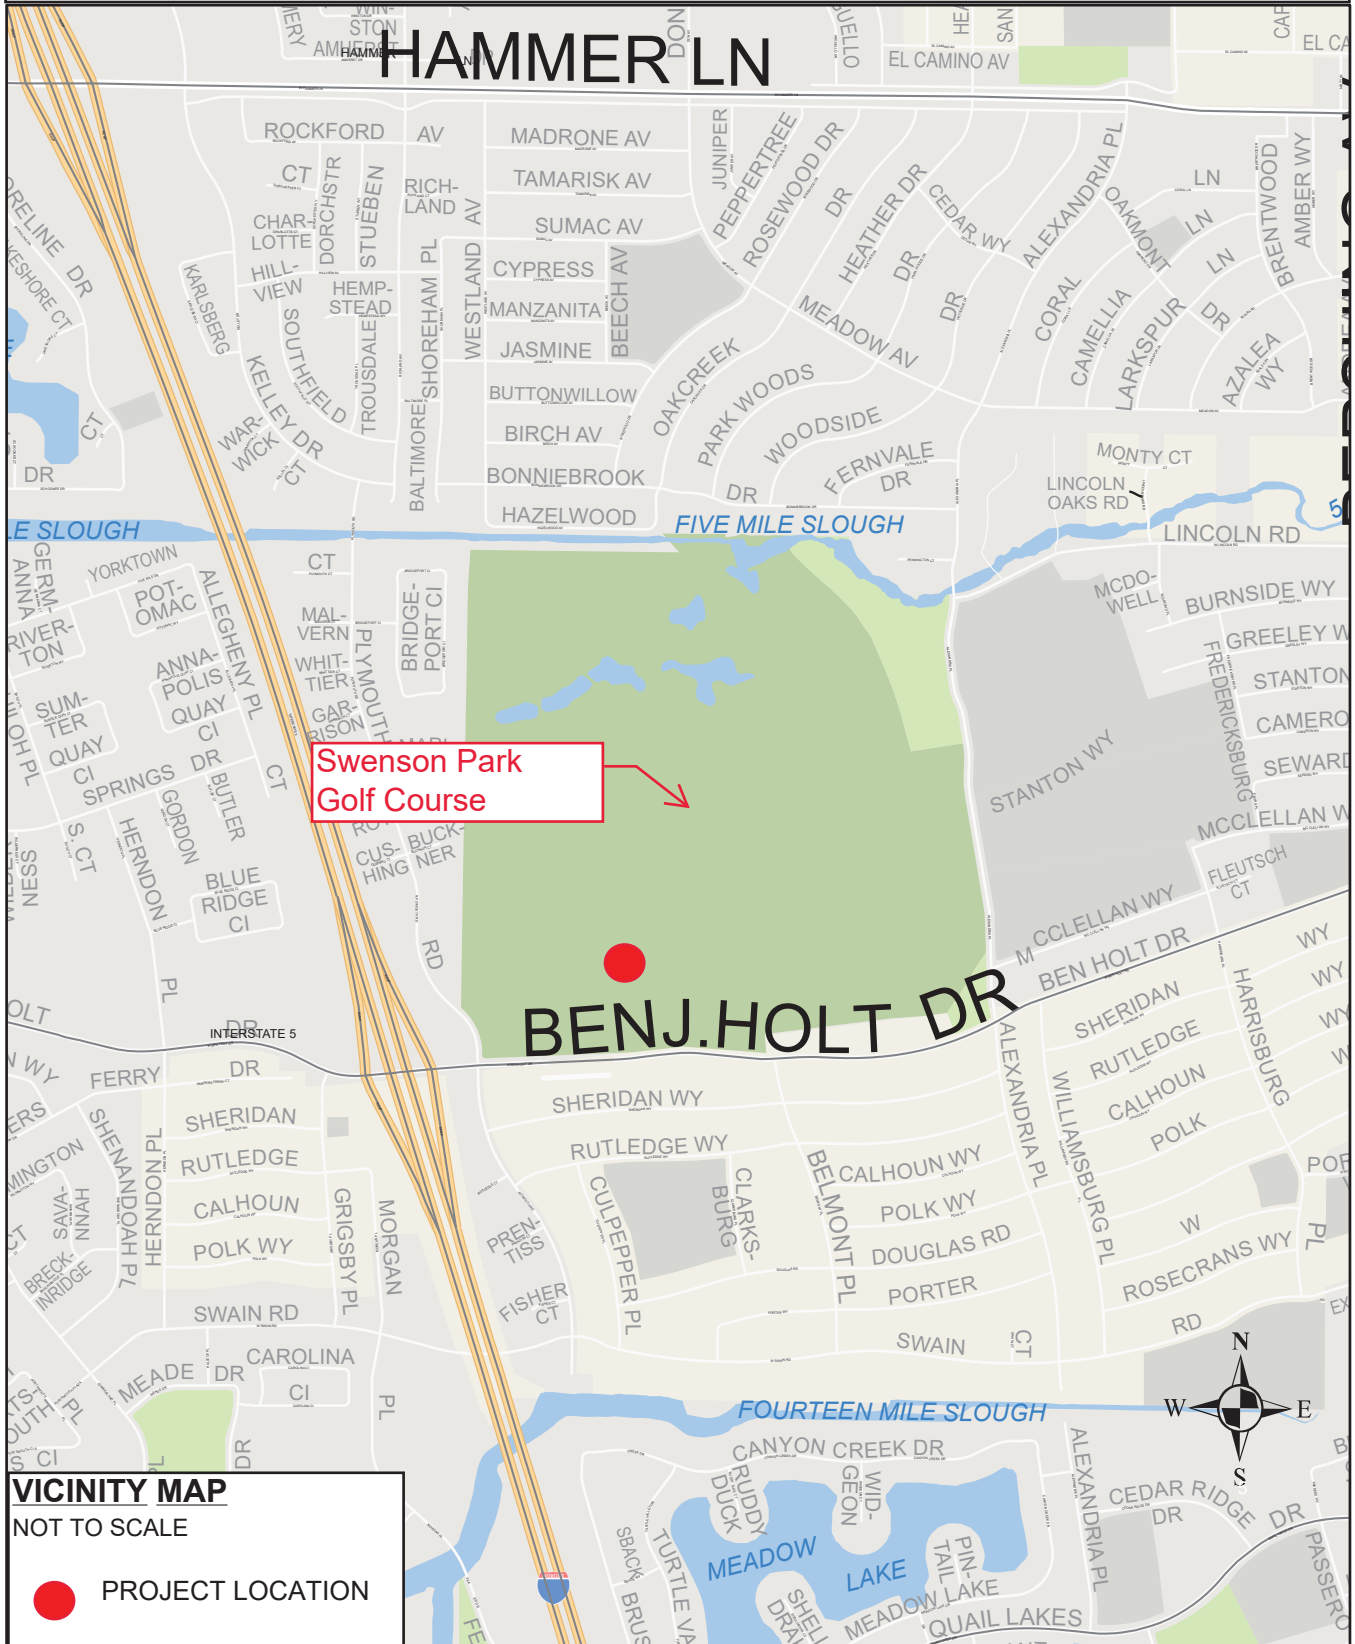

SWENSON PARK GOLF COURSE FENCE REPLACEMENT PROJECT NO. WB24033 VICINITY MAP

Swenson Park
Golf Course

VICINITY MAP
NOT TO SCALE

 PROJECT LOCATION